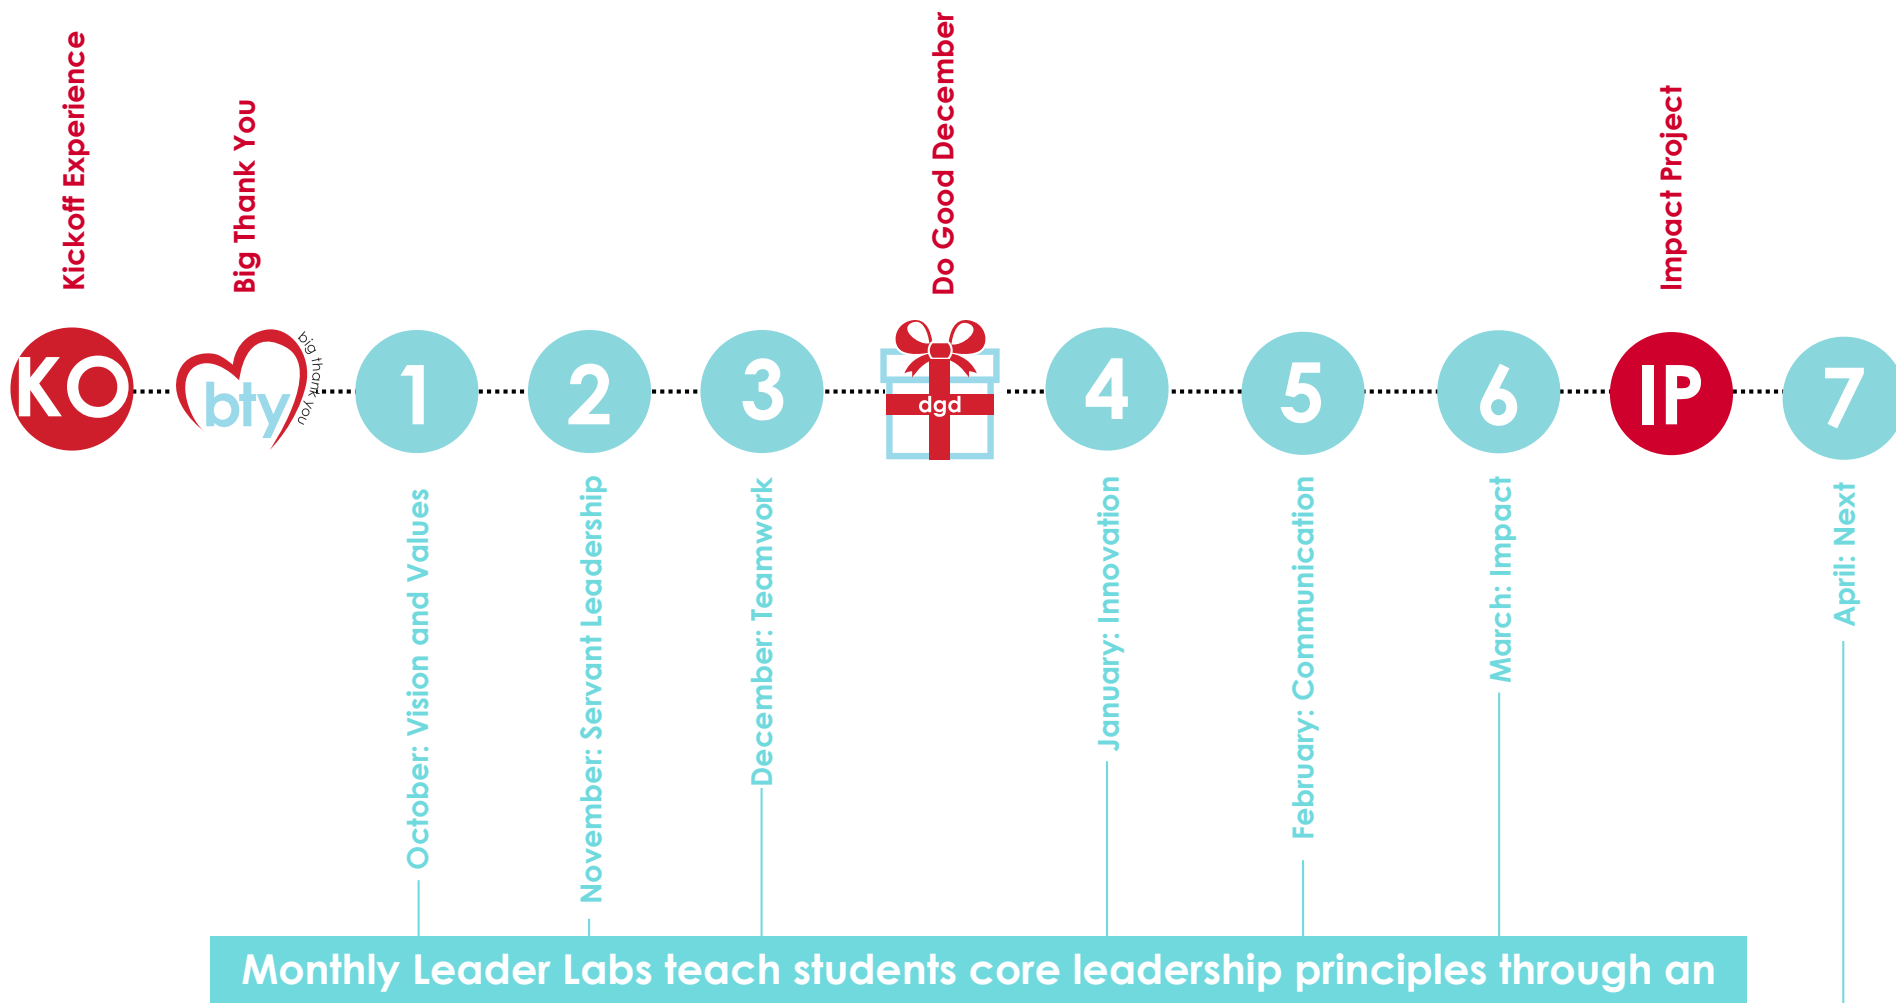

Impact Projects throughout the year allow students to put into action the leadership principles they learn, creating Impact through Action.

Monthly Leader Labs teach students core leadership principles through an Engage — Expose — Equip model